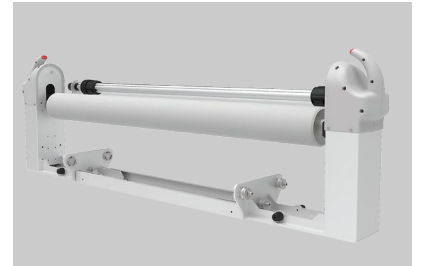

Flatbed Applicator - FA-H

Flatbed-Workstation

- ★ All Size Prints & Boards
- ★ Film Laminating & Mounting
- ★ Advertising & Furniture Application

Features

- LED Table Illumination
- Heavy Duty Steel Frame
- Adjustable Table Height
- Tension Media Feed Shafts
- Built-in Mute Air Compressor
- Side Media Tray
- Heat Assisted Roller (Optional)

Specifications

Model	Max. Laminating Size	Max. Laminating Thickness	Operating Mode	Temperature Range	Roller Upgrade	Heating	Pre-heating	Power Input	Pressure Range	Net Weight
FA-1325WS	1300mm×2500mm	100mm	Manual	Room ~60°C	Air Cylinder	Infrared	10-15min	0.8~1kw/h	0~0.8Mpa	800kgs
FA-1530WS	1500mm×3000mm	100mm	Manual	Room ~60°C	Air Cylinder	Infrared	10-15min	0.8~1kw/h	0~0.8Mpa	900kgs
FA-1737WS	1700mm×3700mm	100mm	Manual	Room ~60°C	Air Cylinder	Infrared	10-15min	0.8~1kw/h	0~0.8Mpa	1000kgs