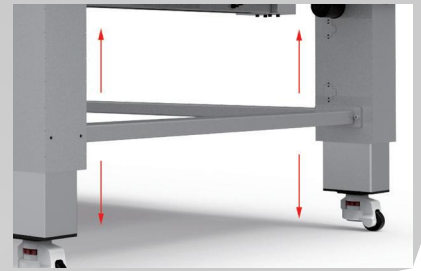

Flatbed Applicator - FA-H

Flatbed-Workstation

- ★ All Size Prints & Boards
- ★ Film Laminating & Mounting
- ★ Advertising & Furniture Application

Features

- LED Table Illumination
- Heavy Duty Steel Frame
- Adjustable Table Height
- Tension Media Feed Shafts
- Built-in Mute Air Compressor
- Side Media Tray
- Heat Assisted Roller (Optional)

Specifications

Model	Max. Laminating Size	Max. Laminating Thickness	Operating Mode	Temperature Range	Roller Upgrade	Heating	Pre-heating	Power Input	Pressure Range	Net Weight
FA-1325WS	1300mm×2500mm	100mm	Manual	Room ~60°C	Air Cylinder	Infrared	10-15min	0.8~1kw/h	0~0.8Mpa	800kgs
FA-1530WS	1500mm×3000mm	100mm	Manual	Room ~60°C	Air Cylinder	Infrared	10-15min	0.8~1kw/h	0~0.8Mpa	900kgs
FA-1737WS	1700mm×3700mm	100mm	Manual	Room ~60°C	Air Cylinder	Infrared	10-15min	0.8~1kw/h	0~0.8Mpa	1000kgs