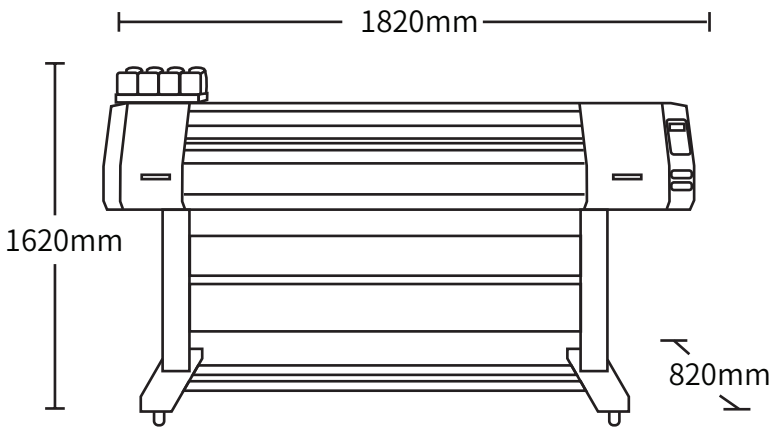

DTF White Ink Printer

★ 4 Pass: 22m²/Hour

★ 6 Pass: 15m²/Hour

Features

- Precision Core
- High Efficiency
- High Durability
- Support for Grey Scale
- High Resolution
- DIY Personalized Customization
- Easy to Operate and Maintain
- White Ink Circulation System

Product Description

Printer-E604

Specifications

| Model | Printer-E602 | Printer-E604 |
|------------------------|--------------------------------------|--------------------------------------|
| Printhead and Quantity | I3200-A1 2pcs | I3200-A1 4pcs |
| Printing width | 0.6M | 0.6M |
| Media Type | PET Film | PET Film |
| RIP Software | Main Top ,RIIN,Photoprint (Optional) | Main Top ,RIIN,Photoprint (Optional) |
| Temperature | 20-30°C | 20-30°C |
| Humidity | 45-65% | 45-65% |
| Power | 350W | 350W |
| Machine Dimension | L1660*W750*H1620 (mm) | L1820*W820mm*H1620 (mm) |
| Package Dimension | L2025*W840*H740 (mm) | L2025*W840*H740 (mm) |
| Net Weight | 129KG | 152KG |
| Gross Weight | 180KG | 180KG |